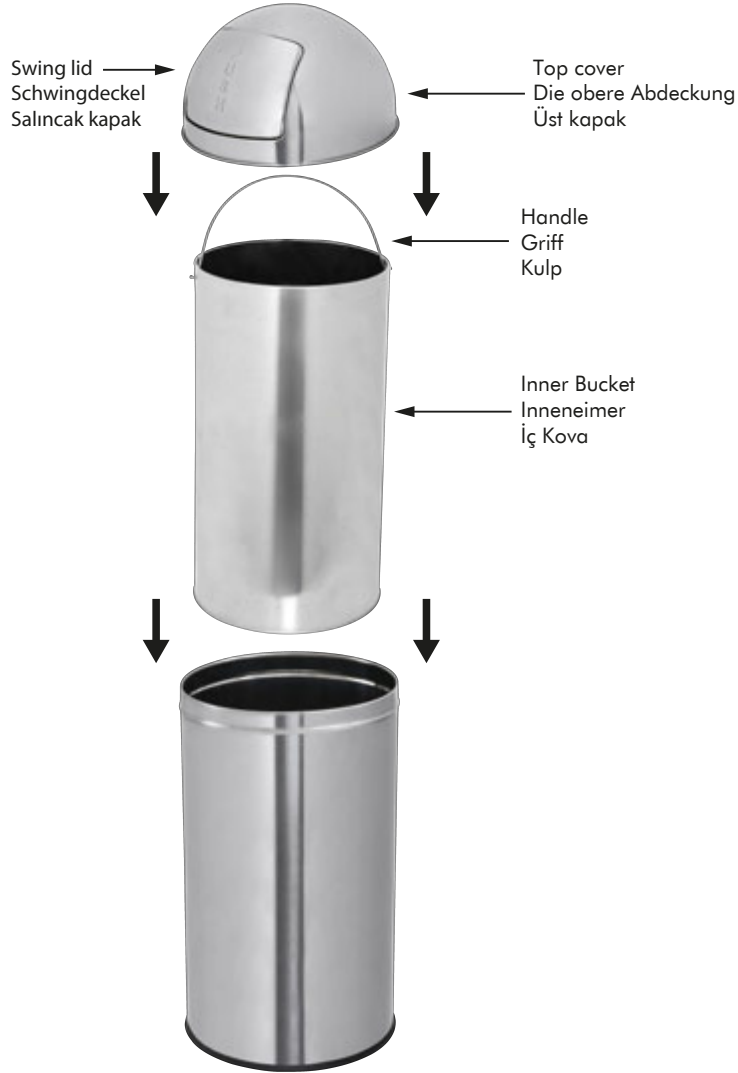

STAINLESS STEEL PUSH CAN DUST BIN

25LT

250 mm

35LT

295 mm

50LT

350 mm

600 mm